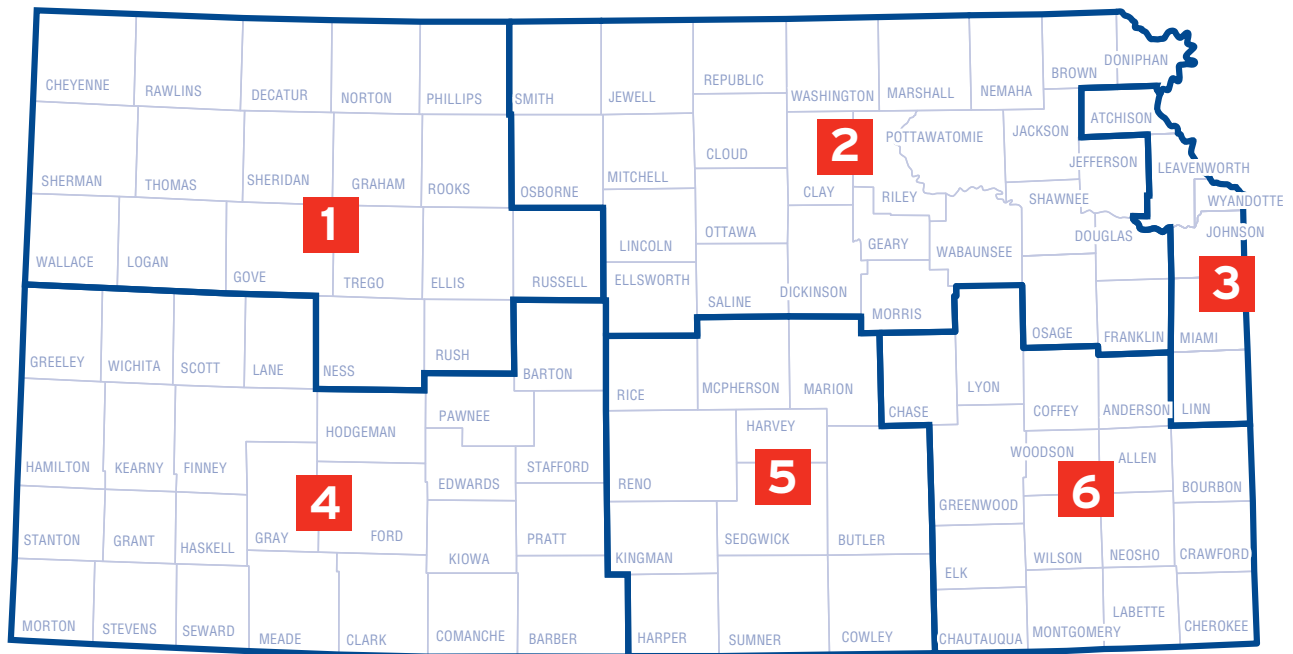

Kansas' most trusted child care resource.

05/2011

Service Delivery Areas

- 1** Child Care Aware® of Northwest Kansas: Hays
- 2** Child Care Aware® of Northeast & North Central Kansas: Topeka
- 3** Child Care Aware® of Eastern Kansas: Kansas City
- 4** Child Care Aware® of Southwest Kansas: Garden City
- 5** Child Care Aware® of South Central Kansas: Wichita
- 6** Child Care Aware® of Southeast Kansas: Pittsburg