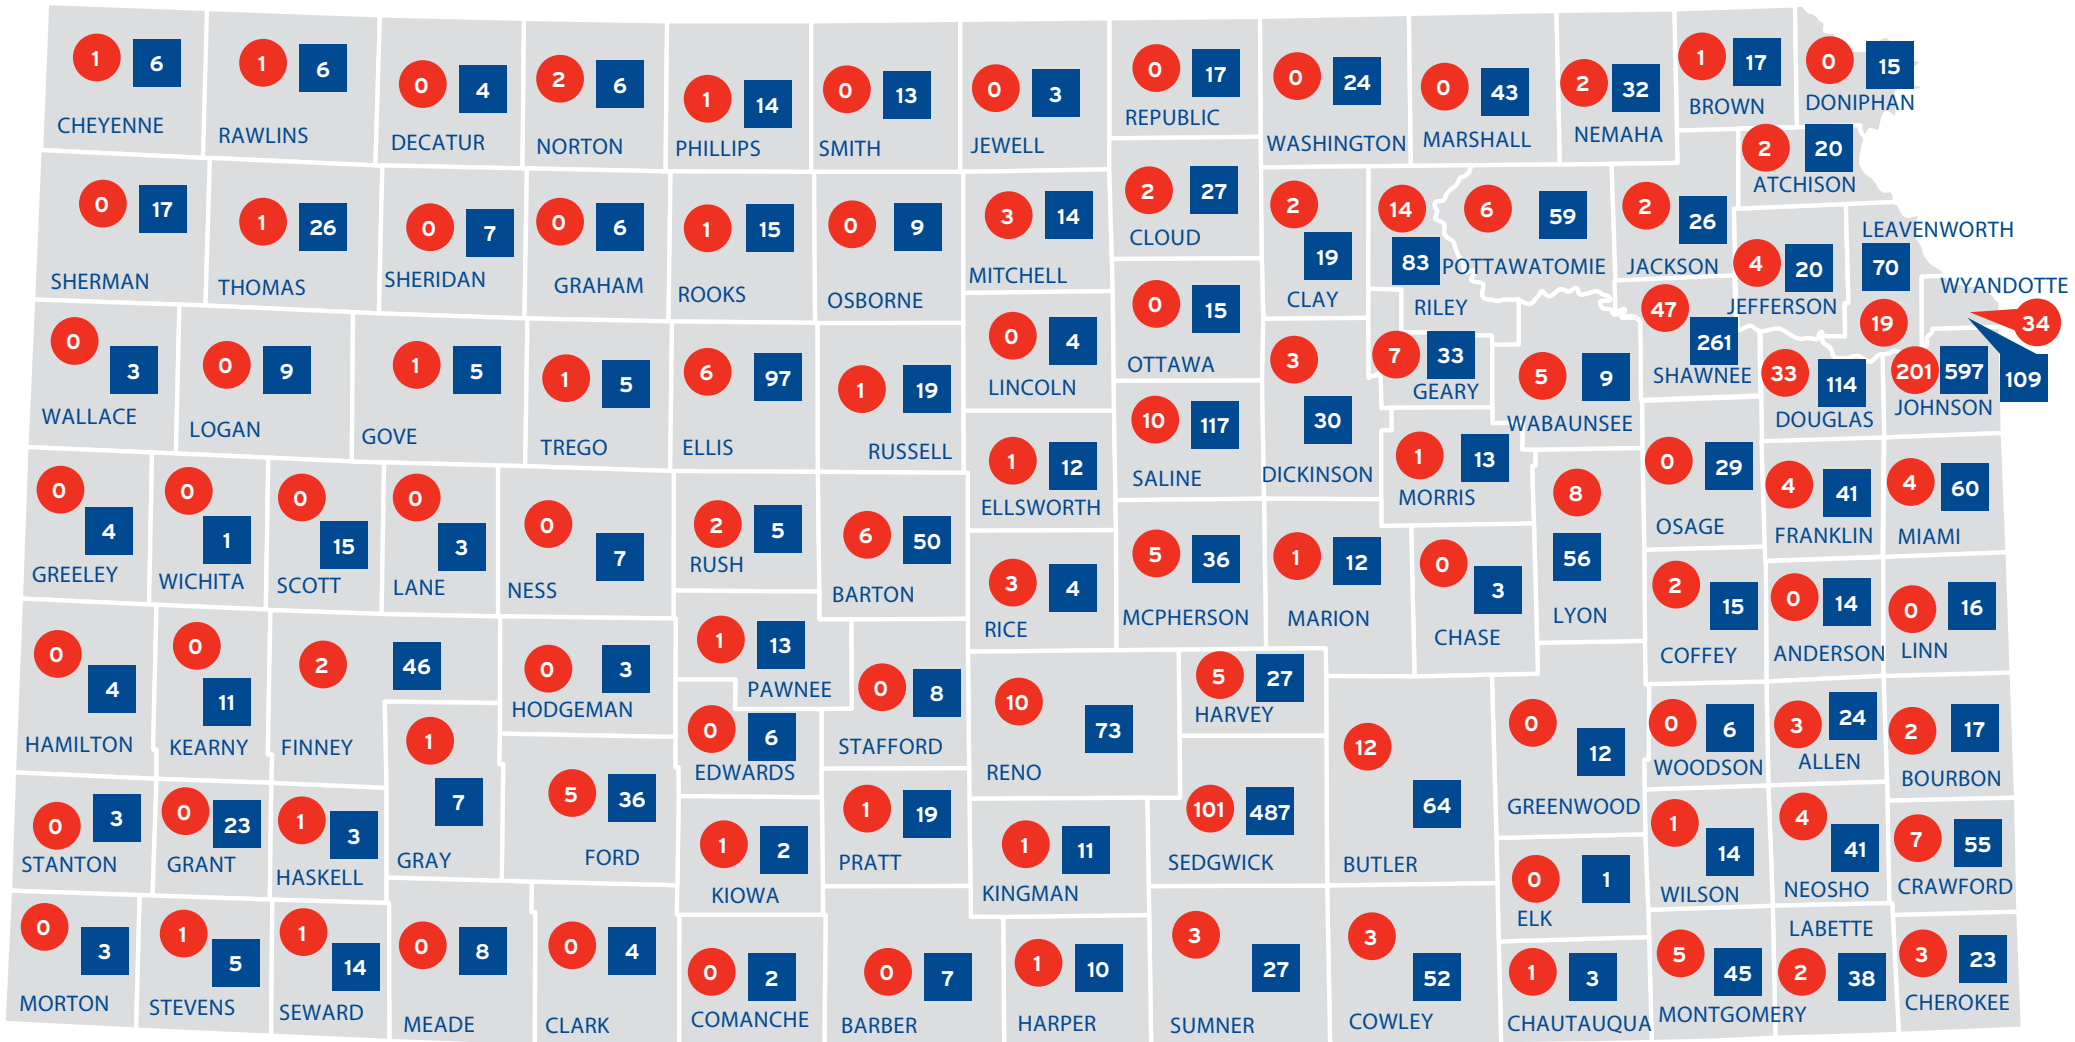

Kansas Child Care Program Data

- - Number of Child Care Centers* (627 statewide)
- - Number of Family Child Care Homes (3,697 statewide)

* Child Care Centers does not include Head Start, Preschool or School Age program data.

This resource is meant to provide a snapshot of the child care facilities operating in Kansas on June 26, 2019 based on information from the WorkLife Systems database.