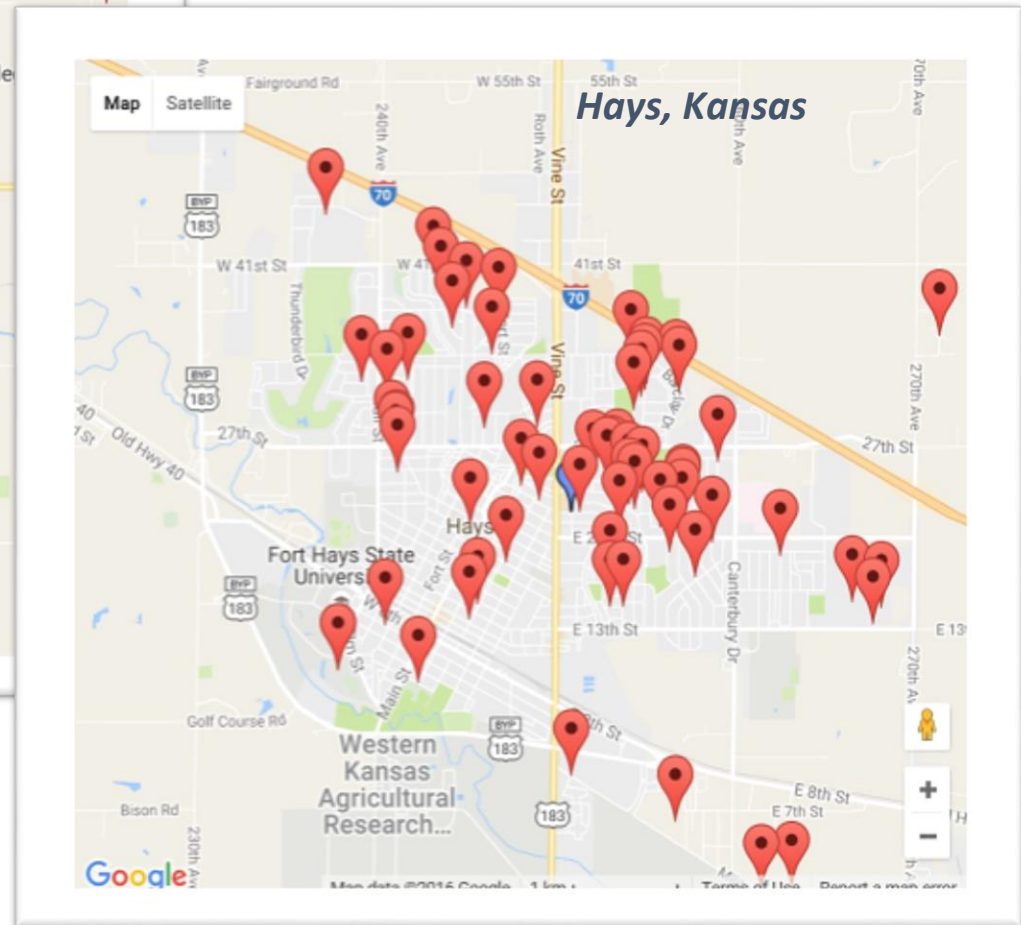

A new MAPPING FEATURE is now available!

We can now plot the location of child care providers by address, school, city, and zip code (up to a 60-mile radius).

✓ 40% of families searching online utilized the MAPPING FEATURE to enhance their results.

Source: (WLS: online search range July 2016 – September 2016; map information September 2016)

www.ks.childcareaware.org