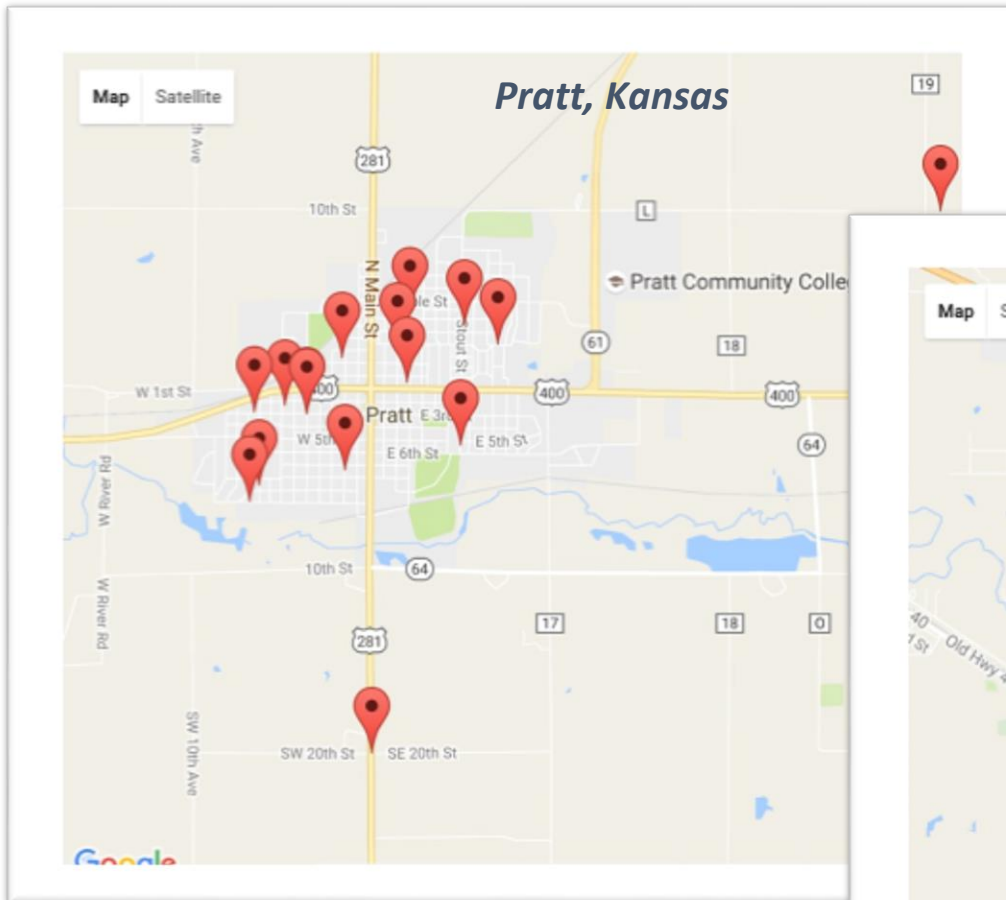

A new MAPPING FEATURE is now available!

We can now plot the location of child care providers by address, school, city, and zip code (up to a 60-mile radius).

✓ 40% of families searching online utilized the MAPPING FEATURE to enhance their results.

Source: (WLS: online search range July 2016 – September 2016; map information September 2016)

www.ks.childcareaware.org