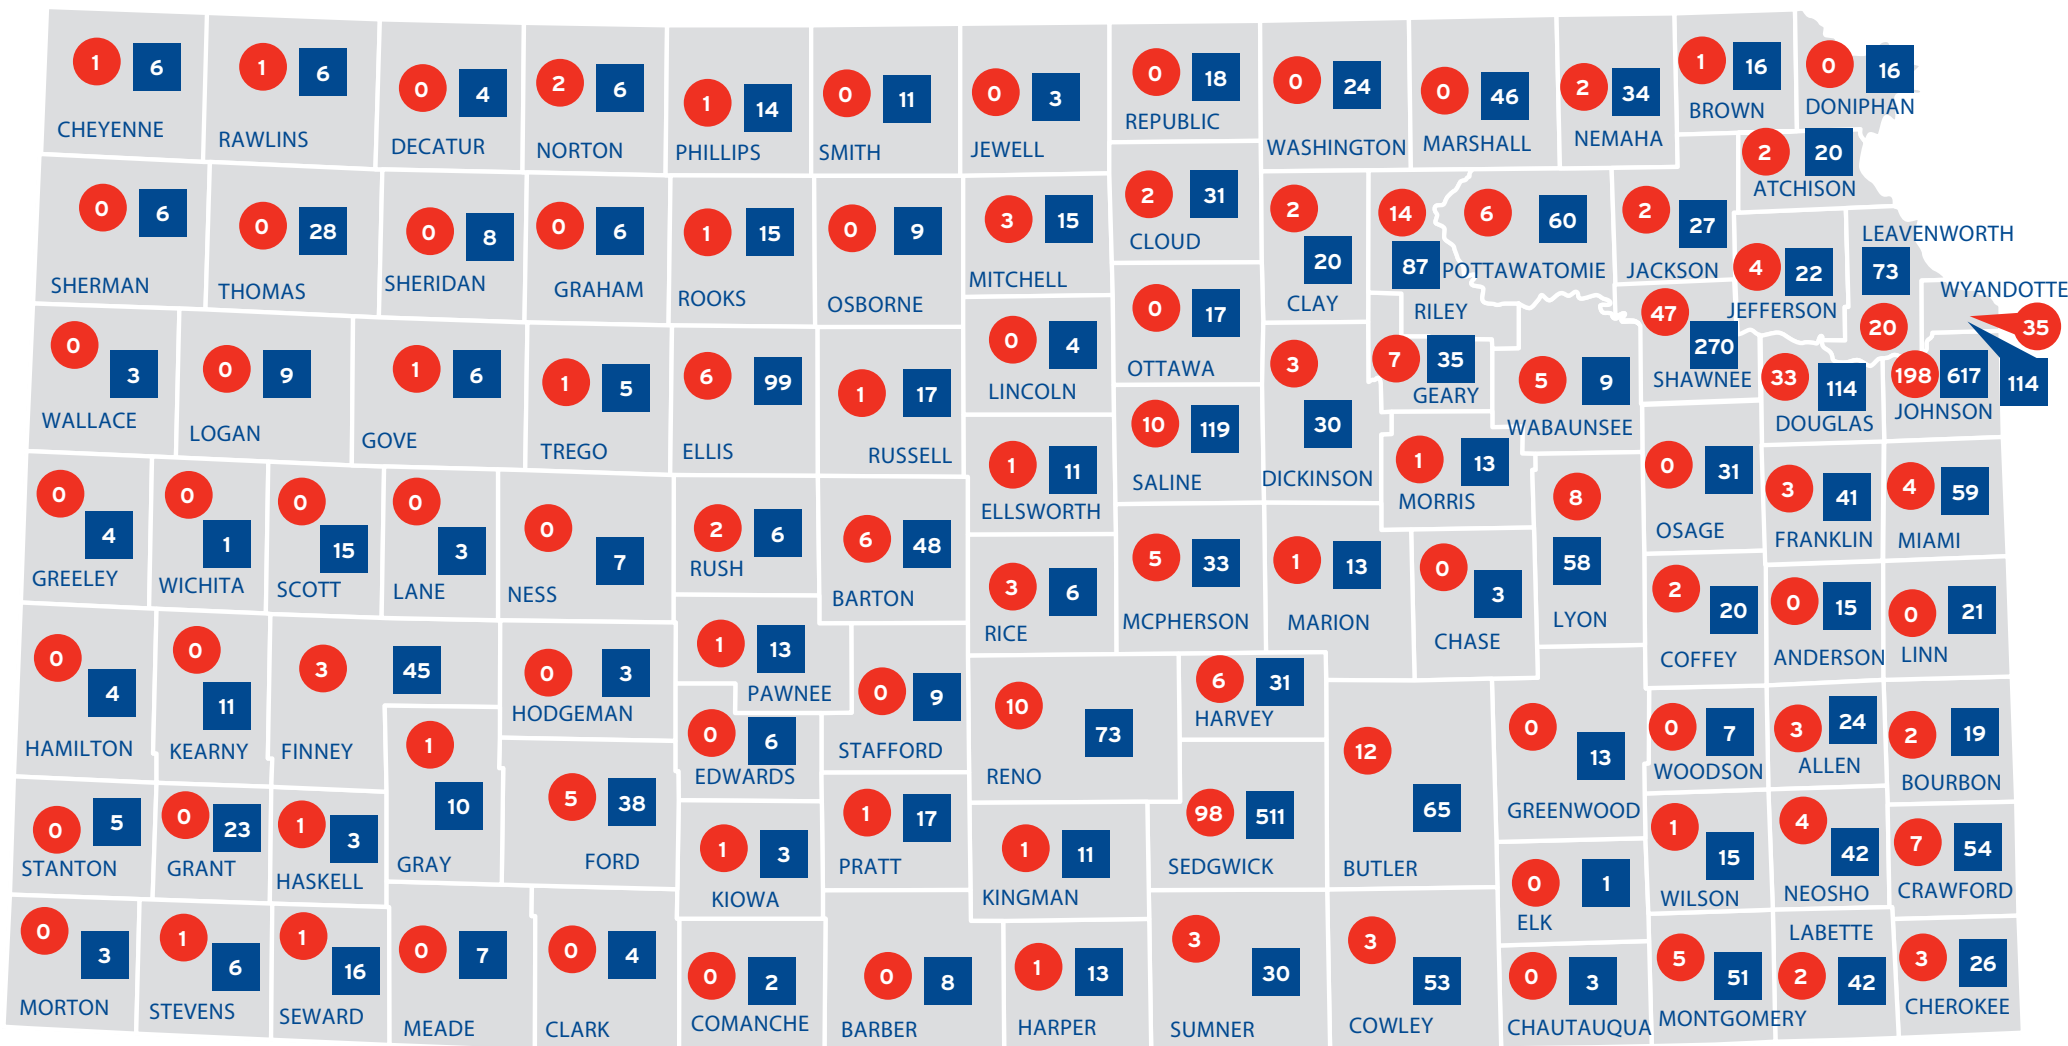

Kansas Child Care Program Data

● - Number of Child Care Centers* (624 statewide)

■ - Number of Family Child Care Homes (3,836 statewide)

* Child Care Centers does not include Head Start, Preschool or School Age program data.

This resource is meant to provide a snapshot of the child care facilities operating in Kansas on December 11, 2018 based on information from the WorkLife Systems database.