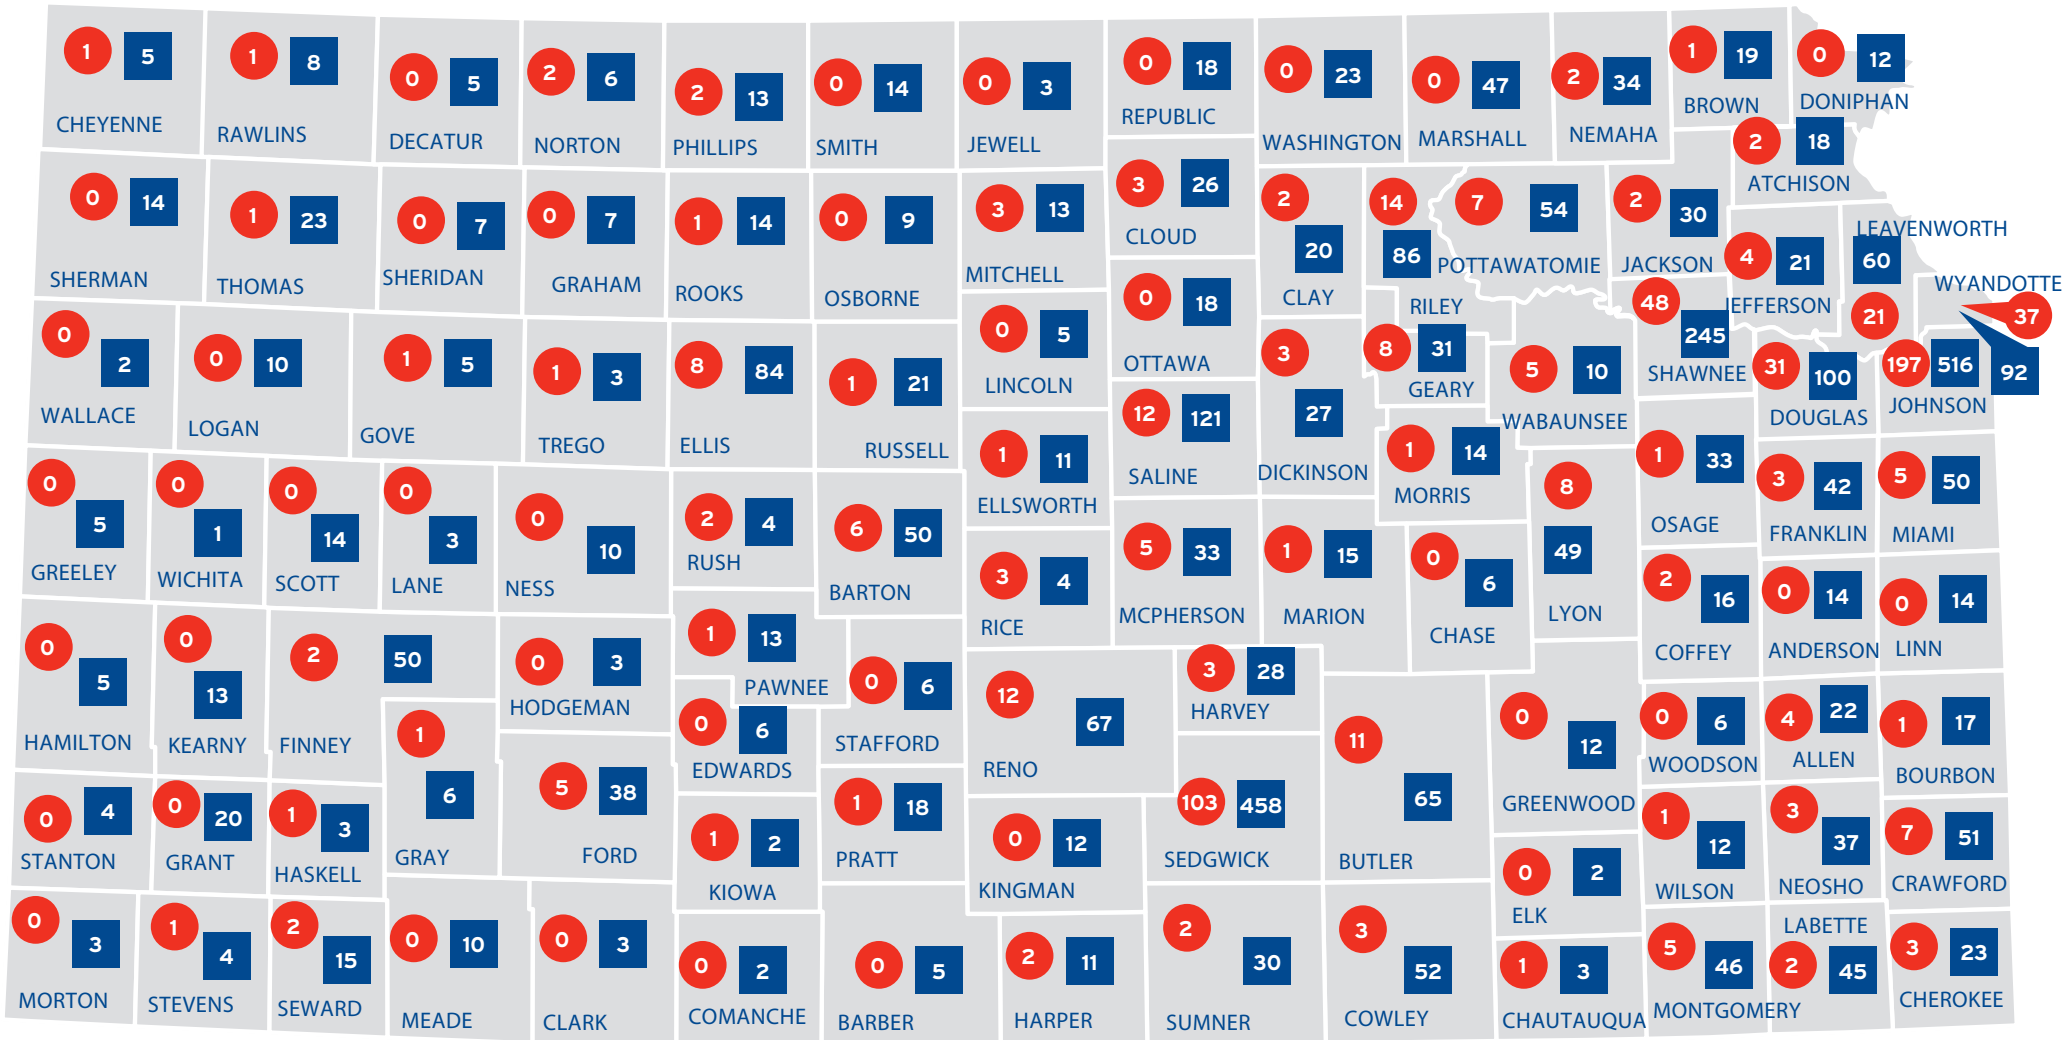

# Kansas Child Care Program Data

- - Number of Child Care Centers\* (637 statewide)
- - Number of Family Child Care Homes (3,515 statewide)

\* Child Care Centers does not include Head Start, Preschool or School Age program data.

This resource is meant to provide a snapshot of the child care facilities operating in Kansas on January 29, 2021 based on information from the WorkLife Systems database.