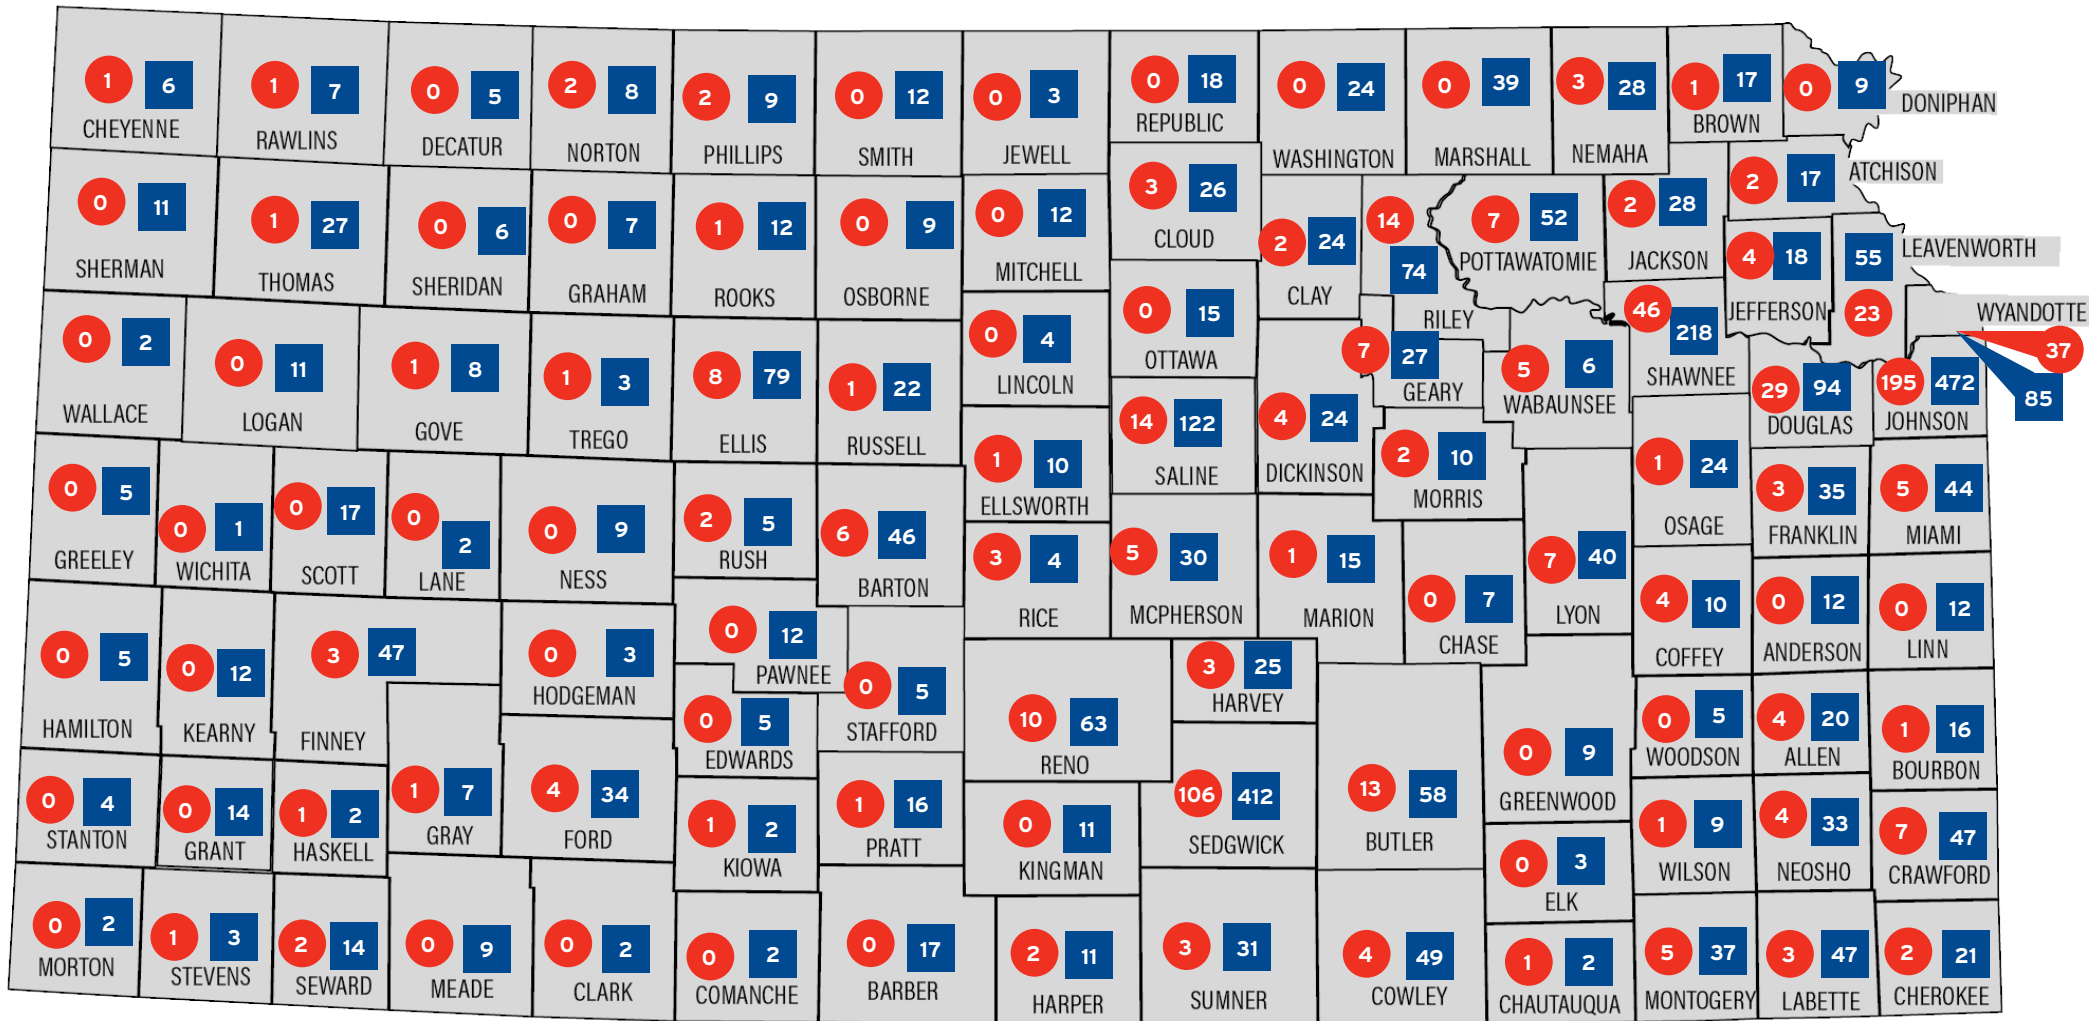

# Kansas Child Care Program Data

● – Number of Child Care Centers\* (640 statewide)

■ – Number of Family Child Care Homes (3,219 statewide)

\* Child Care Centers does not include Head Start, Preschool or School Age program data.

This resource is meant to provide a snapshot of the child care facilities operating in Kansas on February 14, 2022 based on information from the WorkLife Systems database.