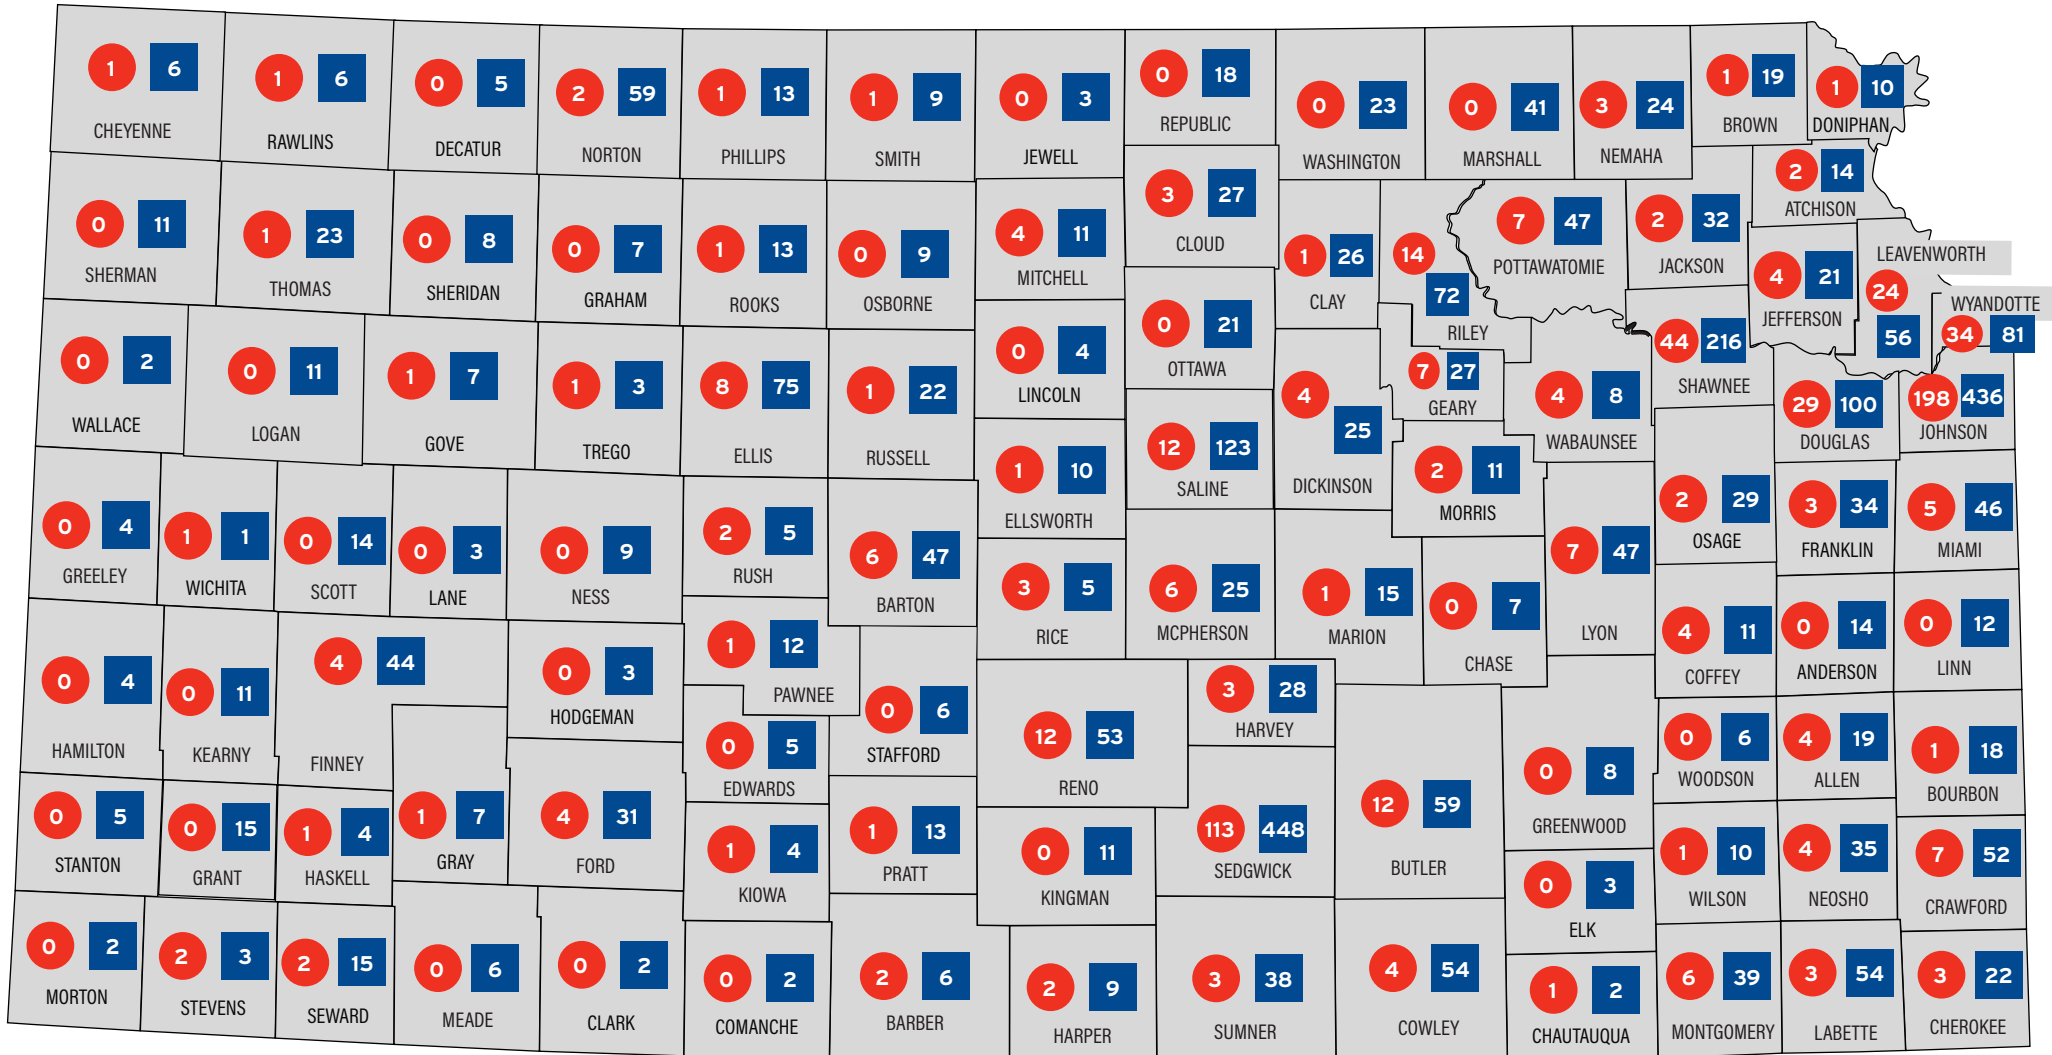

Kansas Child Care Program Data

- - Number of Child Care Centers* (637 statewide)
- - Number of Family Child Care Homes (3,515 statewide)

* Child Care Centers does not include Head Start, Preschool or School Age program data.

This resource is meant to provide a snapshot of the child care facilities operating in Kansas on February 2, 2023 based on information from the WorkLife Systems database.