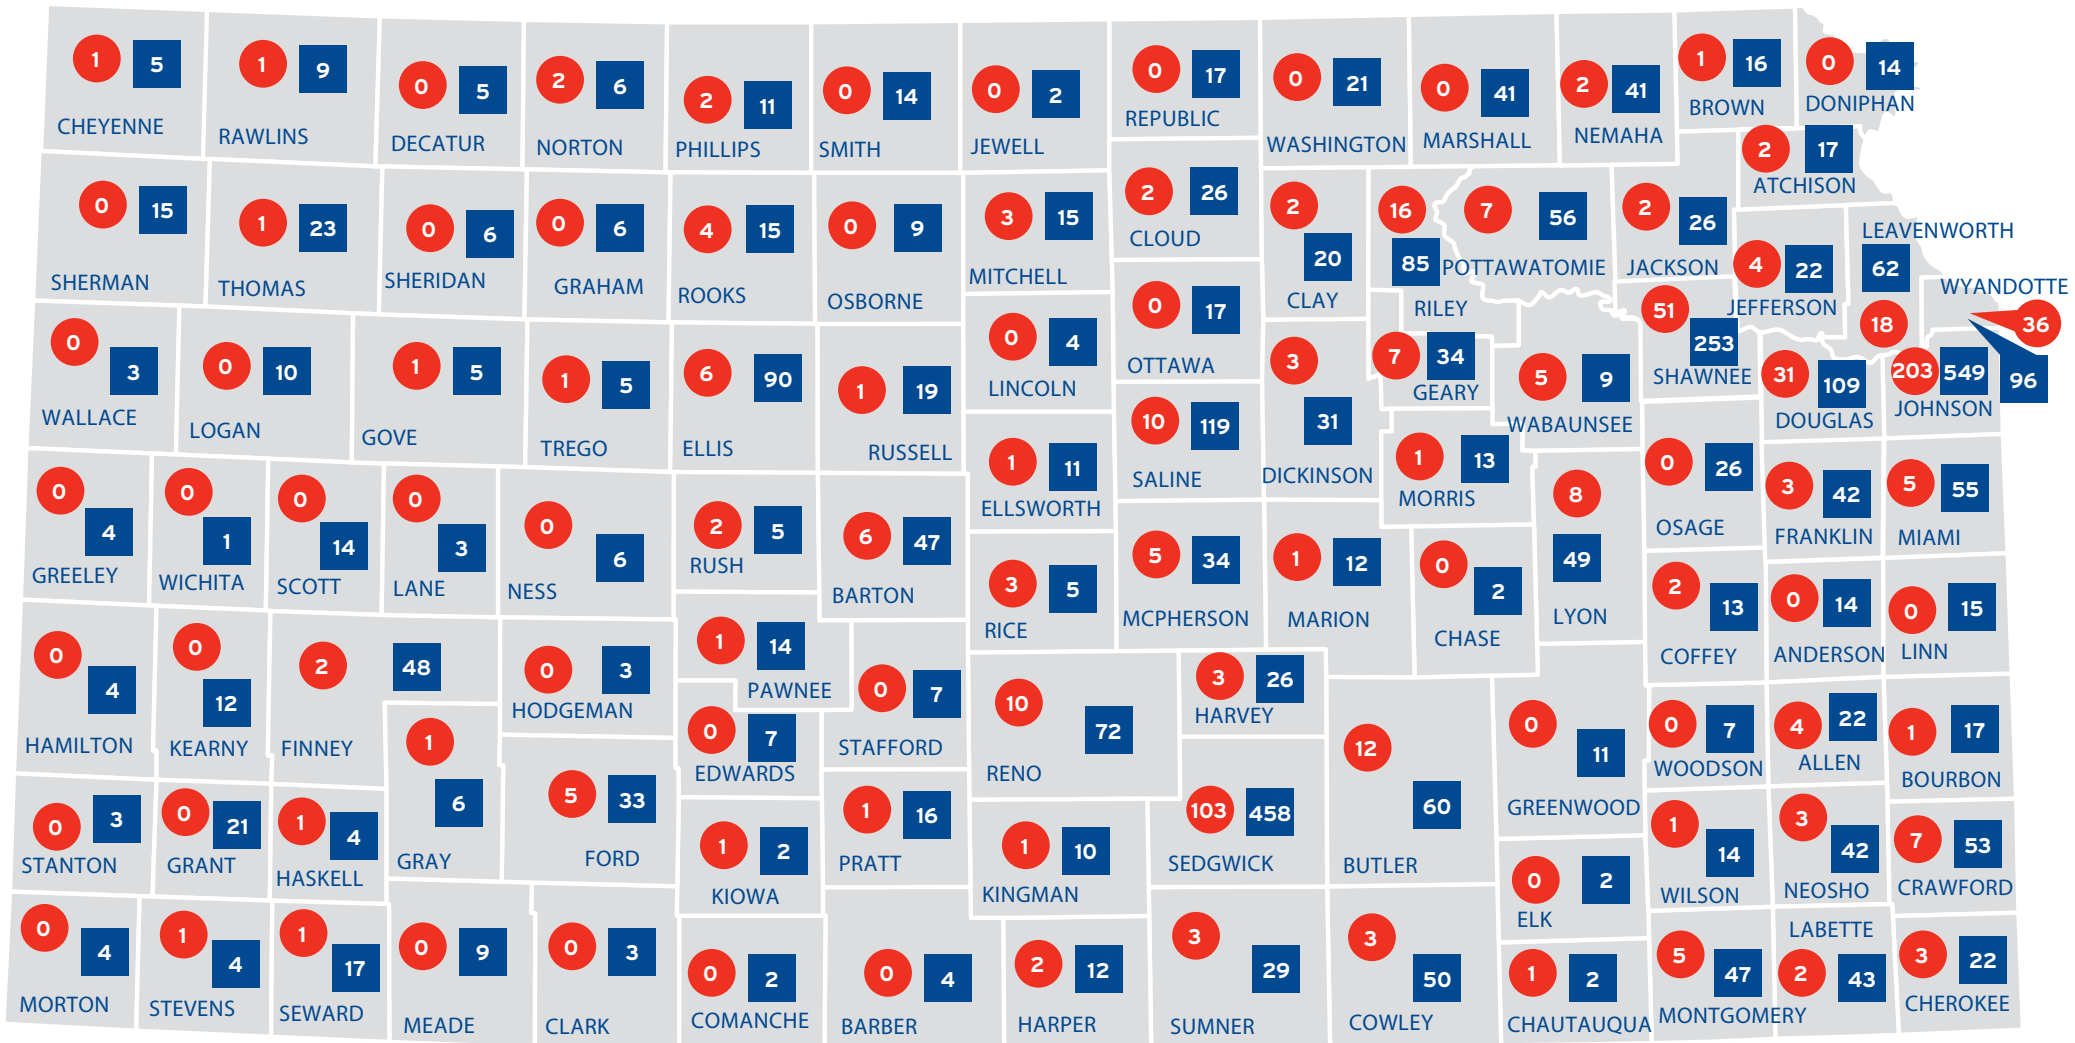

# Kansas Child Care Program Data

- – Number of Child Care Centers\* (637 statewide)
- – Number of Family Child Care Homes (3,544 statewide)

\* Child Care Centers does not include Head Start, Preschool or School Age program data.

This resource is meant to provide a snapshot of the child care facilities operating in Kansas on December 6, 2019 based on information from the WorkLife Systems database.